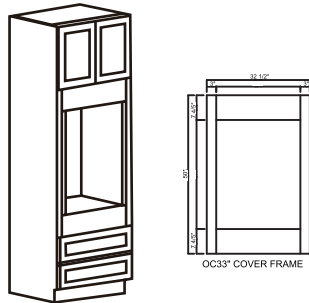

Oven Cabinet

- OC3084D (MW ONLY) 30"W 84"T 24"D
- OC3090D (MW ONLY) 30"W 90"T 24"D
- OC3096D (MW ONLY) 30"W 96"T 24"D
- OC3384D 33"W 84"T 24"D
- OC3390D 33"W 90"T 24"D
- OC3396D 33"W 96"T 24"D

OC30" COVER FRAME (MW ONLY)
OC33" COVER FRAME

Item Code	MW	MG	MC	MR	VI	VT	MB	NO	AD
OC3084D	✓	-	-	-	-	-	-	-	-
OC3090D	✓	-	-	-	-	-	-	-	-
OC3096D	✓	-	-	-	-	-	-	-	-
OC3384D	✓	✓	✓	-	✓	✓	-	✓	✓
OC3390D	✓	✓	✓	-	✓	✓	-	✓	✓
OC3396D	✓	✓	✓	-	✓	✓	-	✓	✓
OC30" COVER FRAME	✓	-	-	-	-	-	-	-	-
OC33" COVER FRAME	✓	✓	✓	-	✓	✓	-	✓	✓

24"Depth 2 Doors Pantry

- UP1884 18"W 84"T 24"D
- UP1890 18"W 90"T 24"D
- UP1896 18"W 96"T 24"D

Item Code	MW	MG	MC	MR	VI	VT	MB	NO	AD
UP1884	✓	✓	✓	✓	✓	✓	-	✓	✓
UP1890	✓	✓	✓	✓	✓	✓	-	✓	✓
UP1896	✓	✓	✓	✓	✓	✓	-	✓	✓