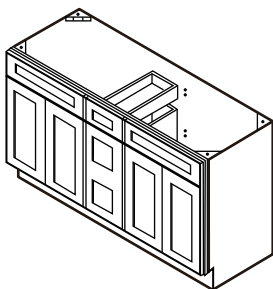

Drawer Vanity Combination Cabinet

VSD6021D 60"W 34 1/2"T 21"D
VSD7221D 72"W 34 1/2"T 21"D

Item Code	MW	MG	MC	MR	VI	VT	MB	NO	AD
VSD6021D	√	√	√	√	√	√	-	√	√
VSD7221D	√	√	√	√	√	√	-	√	√
VKD30	√	√	-	-	-	-	-	√	-

Vanity Knee Drawer
VKD30 (MW/MG ONLY)
30"W x3"Tx21"D